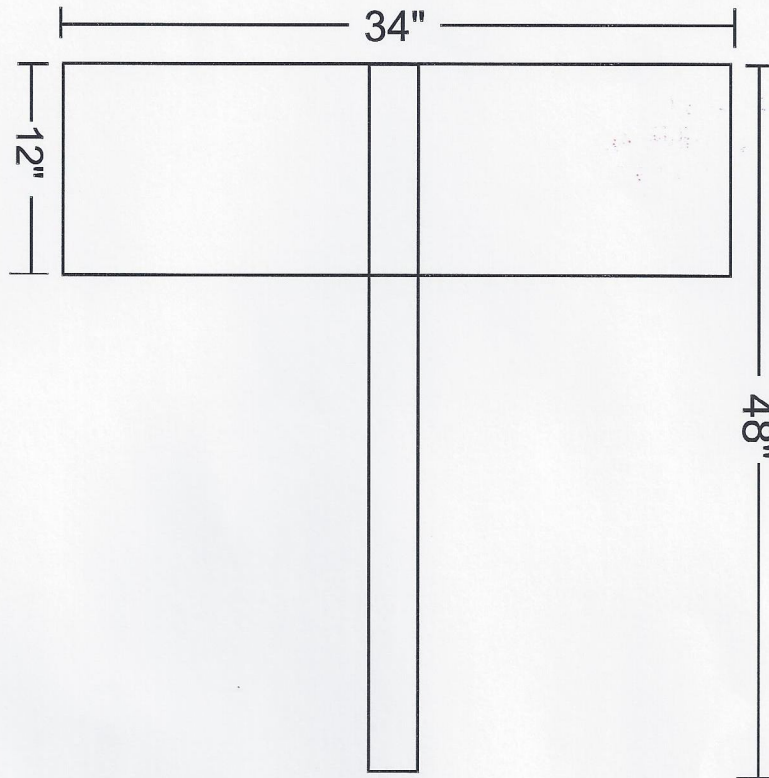

## Delegation Country Signing

The above dimensions are to be used to construct the country/city sign for your delegation to the world championships. The Background is to be white and the letters are to be red. The country name is to be in 4" high letters while the city is to be in 3" high letters. See the example below: